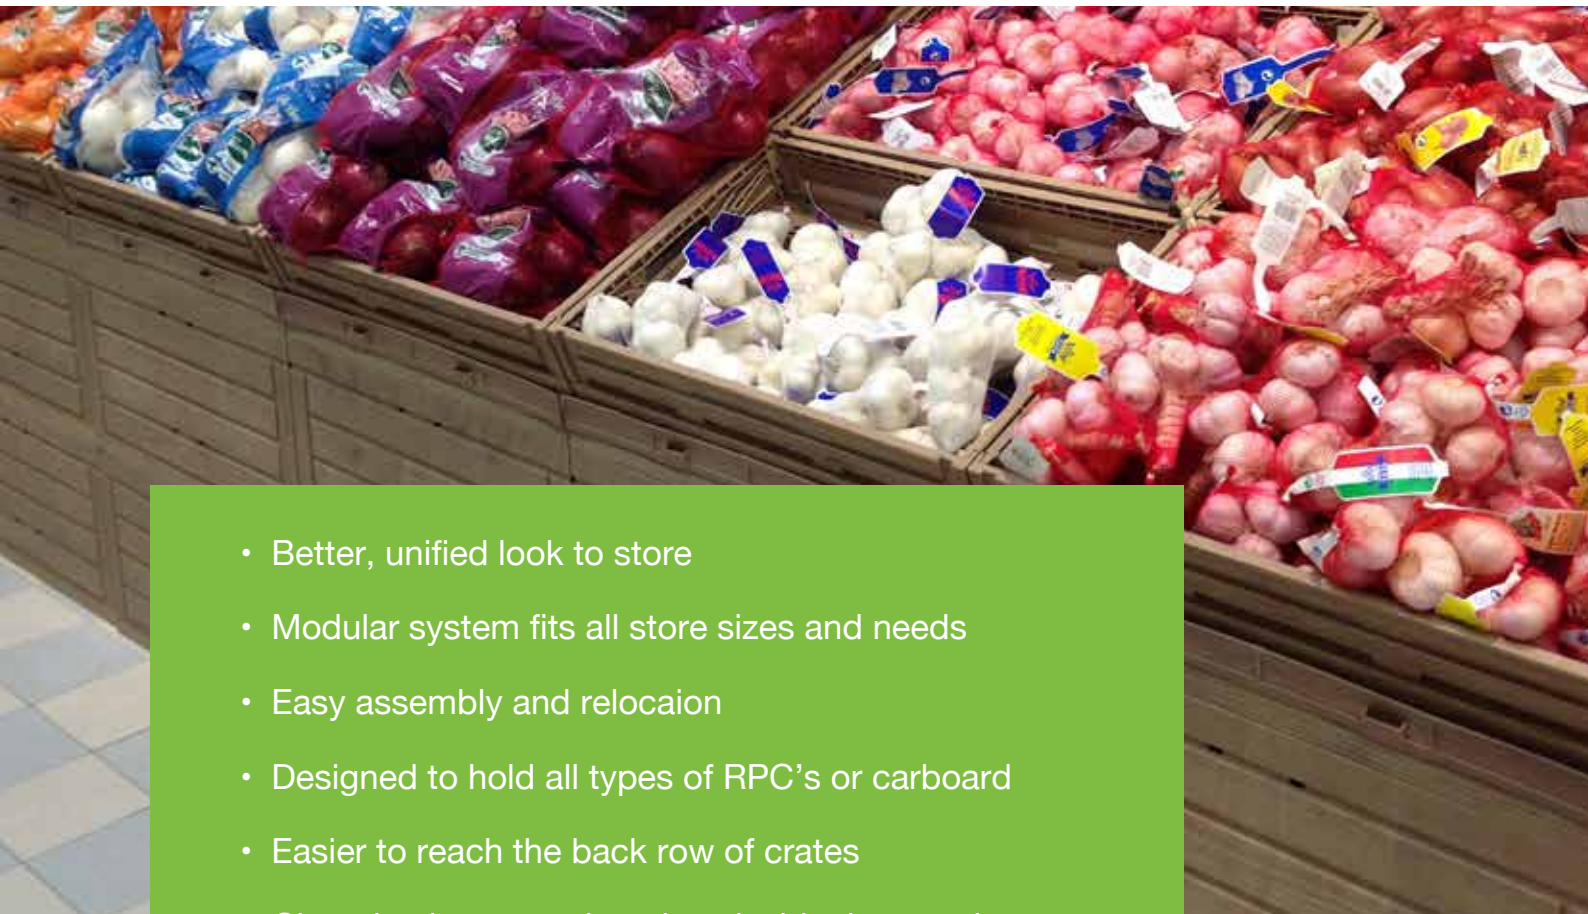

# Market fresh look with the new wood-look stand

- Better, unified look to store
- Modular system fits all store sizes and needs
- Easy assembly and relocation
- Designed to hold all types of RPC's or carboard
- Easier to reach the back row of crates
- Closed unit, no need to clean inside the stand
- Environmentally friendly, fully recyclable