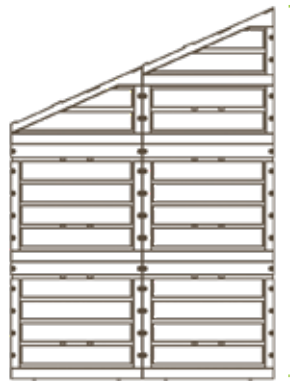

# Market fresh look with the new wood-look stand

- Better, unified look to store
- Modular system fits all store sizes and needs
- Easy assembly and relocation
- Designed to hold all types of RPC's or carboard
- Easier to reach the back row of crates
- Closed unit, no need to clean inside the stand
- Environmentally friendly, fully recyclable

# Technical Details

37 cm

87.8 cm

74 cm

104.3 cm

111 cm

120.8 cm

Footprint: 60 x 37 cm

Max. height: 87.8 cm

Min. height: 71.6 cm

Footprint: 60 x 74 cm

Max. height: 104.3 cm

Min. height: 71.6 cm

Footprint: 60 x 111 cm

Max. height: 120.8 cm

Min. height: 71.6 cm